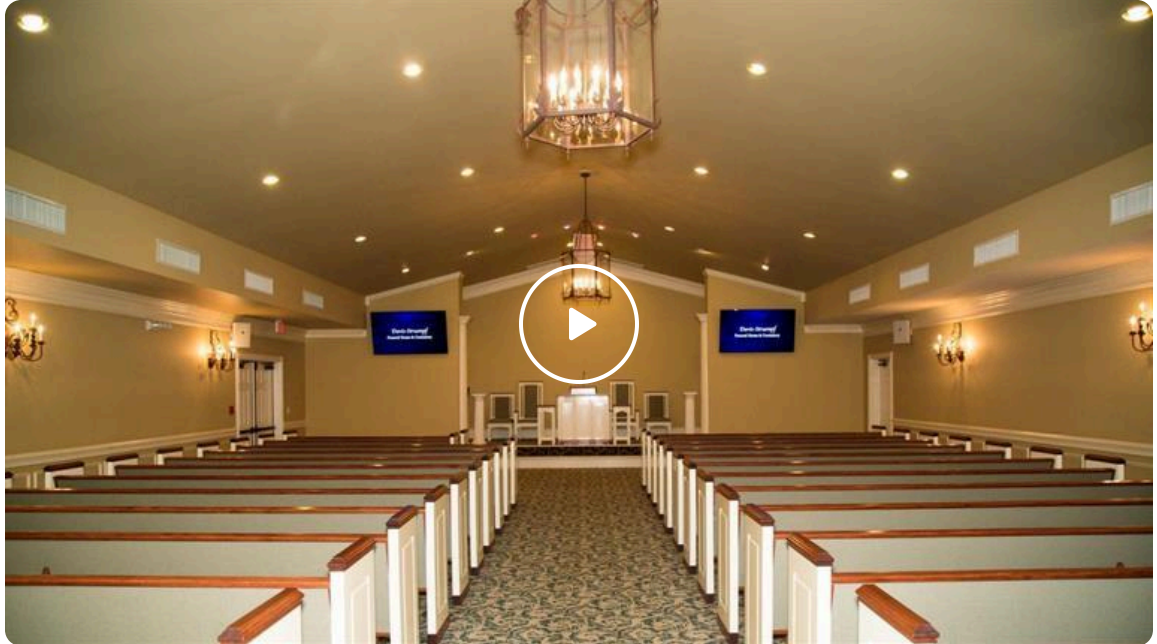

# Media

Ray Berry Reece

Davis-Struempf Funeral Home & Crematory shared a **Webcast Video**.

February 1 at 10:43 AM

Davis-Struempf Funeral Home & Crematory shared a **Tribute Video**.

February 1 at 12:22 PM